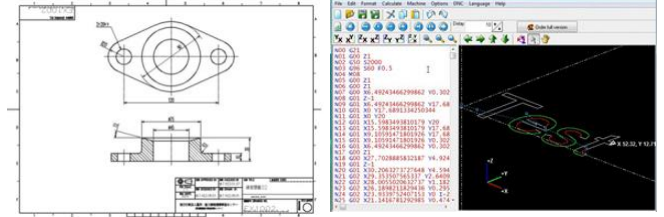

MS
DOS

MICROSOFT
WINDOWS
Version 3.1

Microsoft
Windows 95

Microsoft
Windows 98

Microsoft
Windows Me

Microsoft
Windows NT
Workstation 4.0
with Microsoft Internet Explorer

Microsoft
Windows 2000

Microsoft
Windows XP
Professional